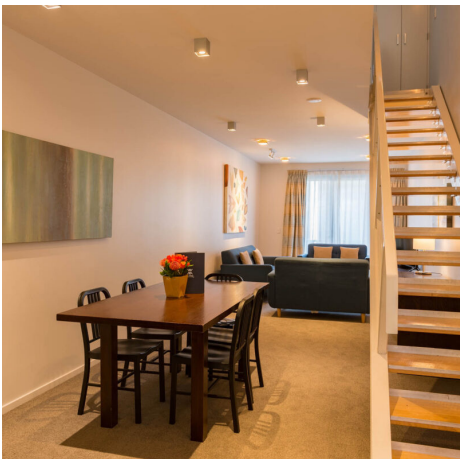

BOULCOTT SUITES APARTMENT HOTEL ★★★★★

ADDRESS: 5 O REILY AVE, TE ARO, WELLINGTON, NEW ZEALAND

1.2 KM (15 MIN WALK)
DISTANCE TO CONFERENCE VENUE

PRICE: FROM $185 TO $ 720 PER NIGHT*
DISCOUNT: 20% OFF BEST AVAILABLE RATES

RESERVATION:

+64 4 3841070

[BOOKING LINK](#)

[WEBSITE](#)